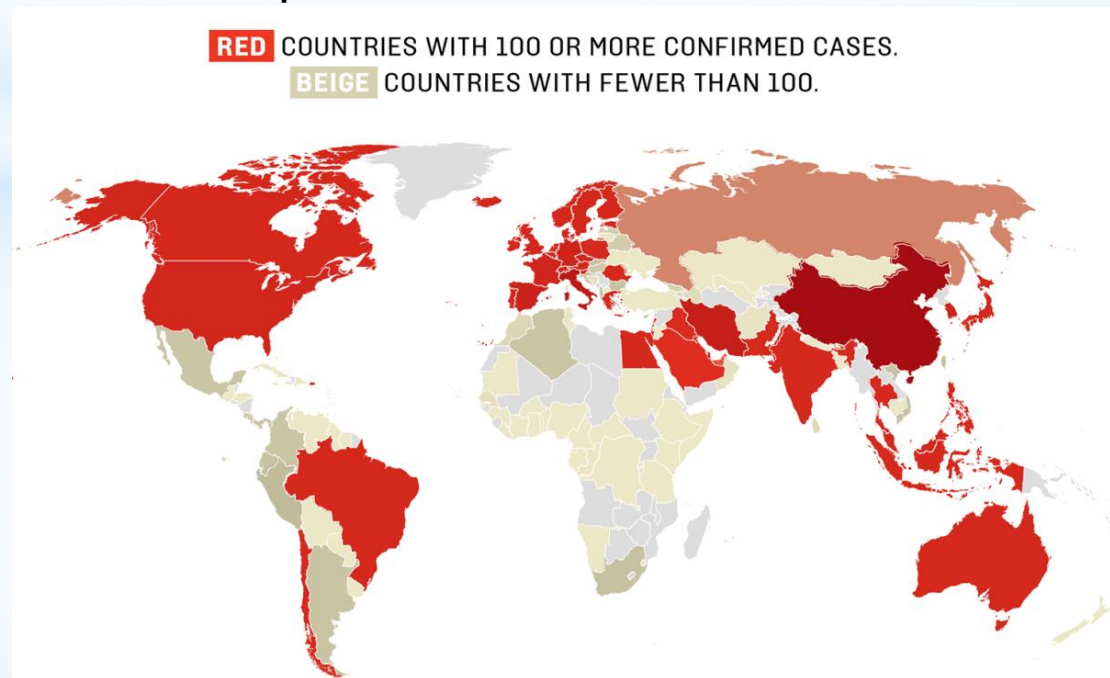

DELHI PUBLIC SCHOOL, SAHIBABAD

Dear Parents,

Stay aware of the latest information on the COVID-19 outbreak, available on the WHO website and through our national and local public health authority.

Most people who become infected experience mild illness and recover, but it can be more severe for others.

Take care of your health and protect others

DELHI PUBLIC SCHOOL, SAHIBABAD

Keeping in mind the global outbreak of the coronavirus, its not possible to have our regular classroom teaching and assessment scheduled for the week but technological inventions have now made it easier and convenient.